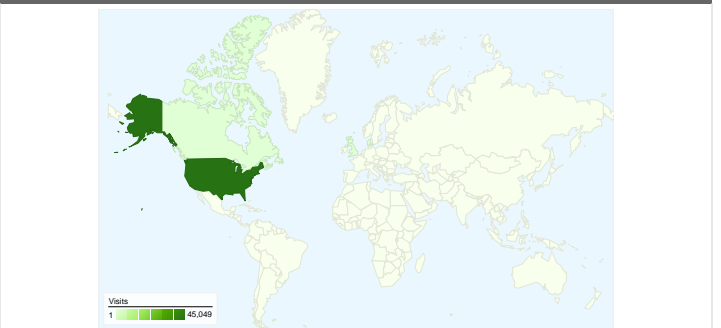

**Site Usage**

<b>45,300</b> Visits	<b>26.47%</b> Bounce Rate
<b>227,405</b> Pageviews	<b>00:02:20</b> Avg. Time on Site
<b>5.02</b> Pages/Visit	<b>24.63%</b> % New Visits

**Visitors Overview**

**Map Overlay**

All traffic sources sent a total of 45,300 visits

- Referring Sites**  
20,050.00 (44.26%)
- Direct Traffic**  
17,875.00 (39.46%)
- Search Engines**  
7,375.00 (16.28%)

**45,300 visits came from 34 countries/territories**

Site Usage

Country/Territory	Visits	Pages/Visit	Avg. Time on Site	% New Visits	Bounce Rate
United States	45,049	5.02	00:02:20	24.58%	26.44%
(not set)	84	4.31	00:01:18	16.67%	8.33%
Denmark	62	6.24	00:05:28	11.29%	46.77%
Canada	43	2.30	00:01:35	60.47%	44.19%
United Kingdom	8	3.38	00:03:10	100.00%	25.00%
China	7	4.71	00:01:49	42.86%	14.29%
Mongolia	4	3.50	00:02:57	0.00%	25.00%
India	4	2.00	00:01:27	75.00%	50.00%
Germany	4	7.75	00:04:43	75.00%	25.00%

Albania	<b>3</b>	1.67	00:00:12	100.00%	66.67%
					1 - 10 of 34

**Pages on this site were viewed a total of 227,405 times**

 **227,405** Pageviews

 **154,179** Unique Views

 **26.47%** Bounce Rate