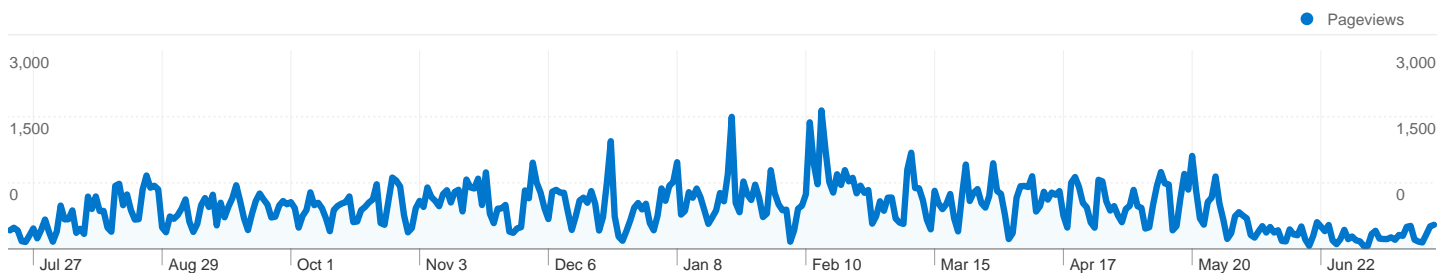

Pages on this site were viewed a total of 227,405 times

227,405 Pageviews

154,179 Unique Views

26.47% Bounce Rate

Top Content

Pages	Pageviews	% Pageviews
/	68,469	30.11%
/index.cfm?action=main.main	12,431	5.47%
/index.cfm?action=main.team&ID=4161	5,742	2.53%
/index.cfm?action=main.team&ID=4142	5,283	2.32%
/index.cfm?action=main.fileslinks	4,235	1.86%