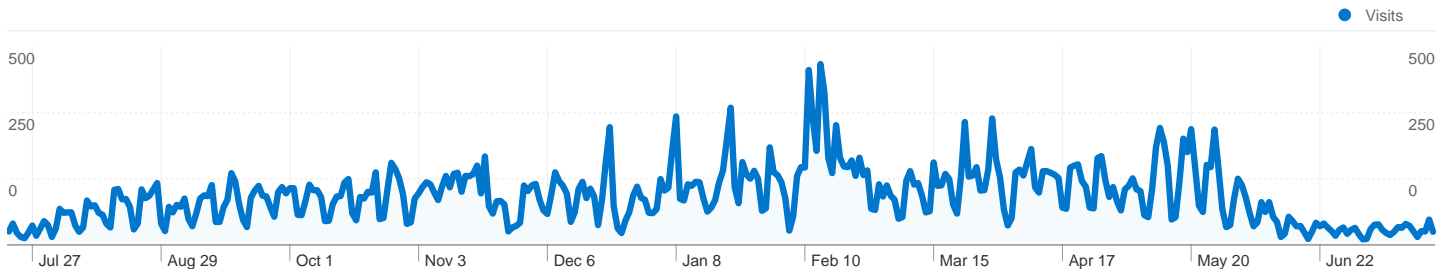

**Site Usage**

<b>45,300</b> Visits	<b>26.47%</b> Bounce Rate
<b>227,405</b> Pageviews	<b>00:02:20</b> Avg. Time on Site
<b>5.02</b> Pages/Visit	<b>24.63%</b> % New Visits

**Visitors Overview**

**Map Overlay**

**11,793 people visited this site**

 **45,300** Visits

 **11,793** Absolute Unique Visitors

 **227,405** Pageviews

 **5.02** Average Pageviews

 **00:02:20** Time on Site

 **26.47%** Bounce Rate

 **24.63%** New Visits

All traffic sources sent a total of 45,300 visits

- Referring Sites**  
20,050.00 (44.26%)
- Direct Traffic**  
17,875.00 (39.46%)
- Search Engines**  
7,375.00 (16.28%)

**45,300 visits came from 34 countries/territories**

Site Usage

Country/Territory	Visits	Pages/Visit	Avg. Time on Site	% New Visits	Bounce Rate
United States	45,049	5.02	00:02:20	24.58%	26.44%
(not set)	84	4.31	00:01:18	16.67%	8.33%
Denmark	62	6.24	00:05:28	11.29%	46.77%
Canada	43	2.30	00:01:35	60.47%	44.19%
United Kingdom	8	3.38	00:03:10	100.00%	25.00%
China	7	4.71	00:01:49	42.86%	14.29%
Mongolia	4	3.50	00:02:57	0.00%	25.00%
India	4	2.00	00:01:27	75.00%	50.00%
Germany	4	7.75	00:04:43	75.00%	25.00%