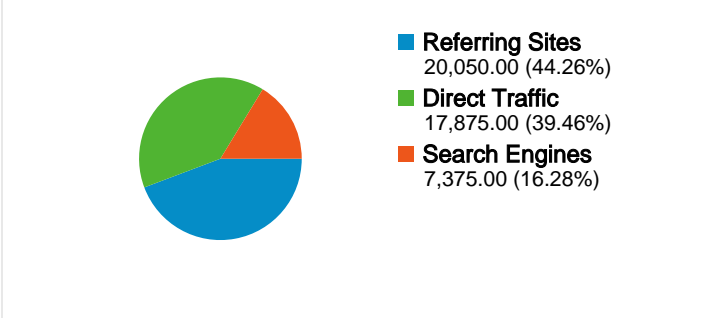

Traffic Sources Overview

Content Overview

Pages	Pageviews	% Pageviews
/	68,469	30.11%
/index.cfm?action=main.main	12,431	5.47%
/index.cfm?action=main.team&l	5,742	2.53%
/index.cfm?action=main.team&l	5,283	2.32%
/index.cfm?action=main.fileslink	4,235	1.86%