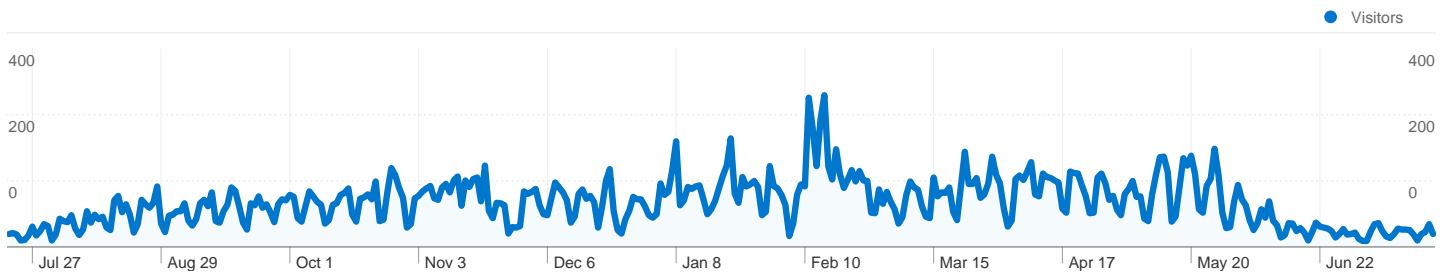

**Site Usage**

<b>45,300</b> Visits	<b>26.47%</b> Bounce Rate
<b>227,405</b> Pageviews	<b>00:02:20</b> Avg. Time on Site
<b>5.02</b> Pages/Visit	<b>24.63%</b> % New Visits

**Visitors Overview**

**Map Overlay**

**11,793 people visited this site**

 **45,300** Visits

 **11,793** Absolute Unique Visitors

 **227,405** Pageviews

 **5.02** Average Pageviews

 **00:02:20** Time on Site

 **26.47%** Bounce Rate

 **24.63%** New Visits

All traffic sources sent a total of 45,300 visits

- Referring Sites**  
20,050.00 (44.26%)
- Direct Traffic**  
17,875.00 (39.46%)
- Search Engines**  
7,375.00 (16.28%)

**45,300 visits came from 34 countries/territories**

Site Usage

Country/Territory	Visits	Pages/Visit	Avg. Time on Site	% New Visits	Bounce Rate
United States	45,049	5.02	00:02:20	24.58%	26.44%
(not set)	84	4.31	00:01:18	16.67%	8.33%
Denmark	62	6.24	00:05:28	11.29%	46.77%
Canada	43	2.30	00:01:35	60.47%	44.19%
United Kingdom	8	3.38	00:03:10	100.00%	25.00%
China	7	4.71	00:01:49	42.86%	14.29%
Mongolia	4	3.50	00:02:57	0.00%	25.00%
India	4	2.00	00:01:27	75.00%	50.00%
Germany	4	7.75	00:04:43	75.00%	25.00%