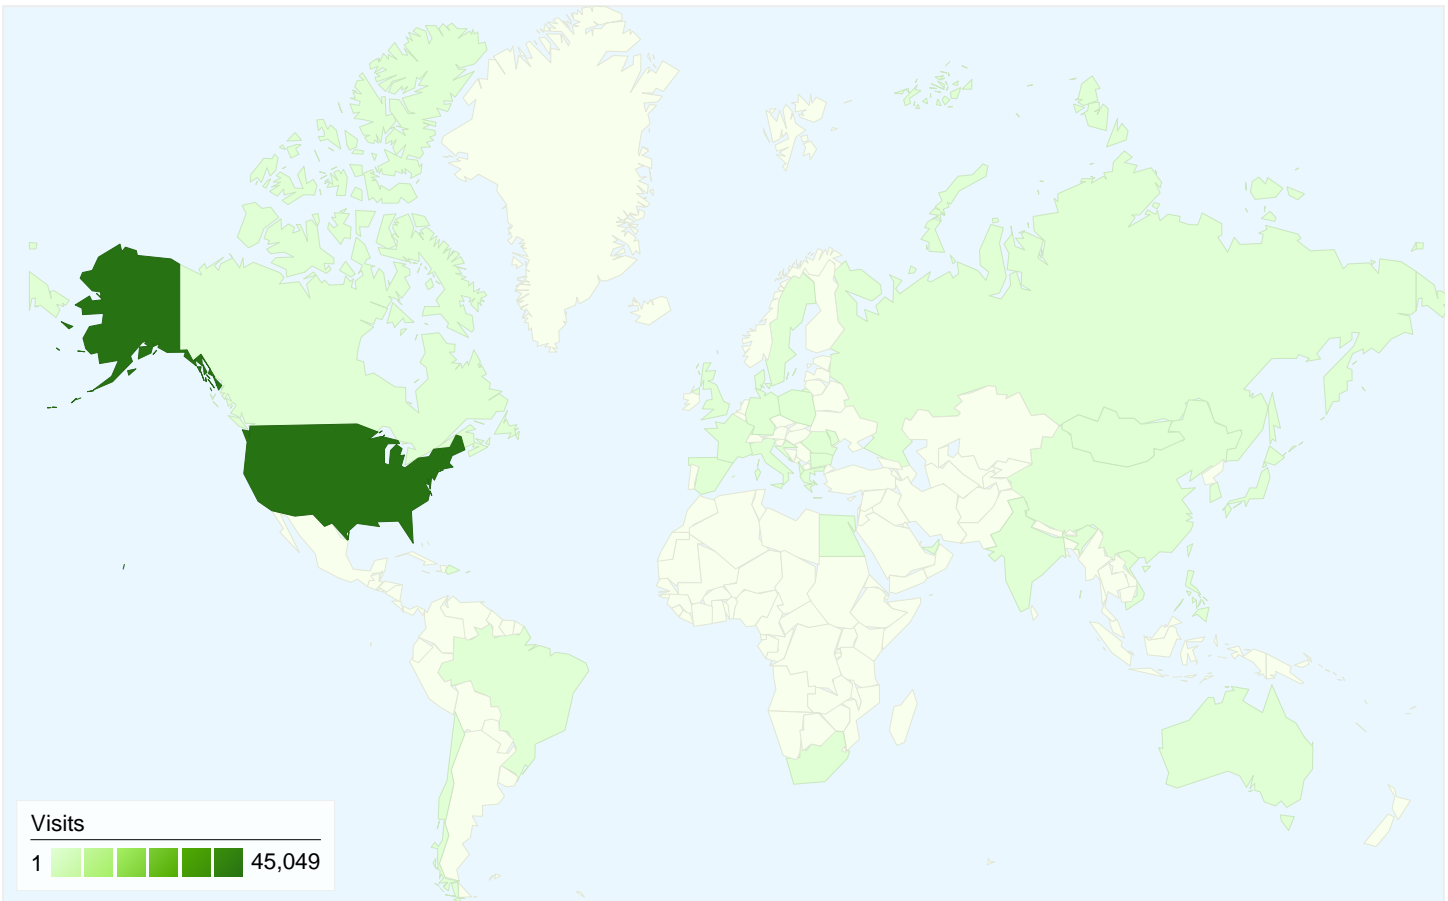

**11,793 people visited this site**

 **45,300** Visits

 **11,793** Absolute Unique Visitors

 **227,405** Pageviews

 **5.02** Average Pageviews

 **00:02:20** Time on Site

 **26.47%** Bounce Rate

 **24.63%** New Visits

All traffic sources sent a total of 45,300 visits

- Referring Sites**  
20,050.00 (44.26%)
- Direct Traffic**  
17,875.00 (39.46%)
- Search Engines**  
7,375.00 (16.28%)

**45,300 visits came from 34 countries/territories**

Site Usage

Country/Territory	Visits	Pages/Visit	Avg. Time on Site	% New Visits	Bounce Rate
United States	45,049	5.02	00:02:20	24.58%	26.44%
(not set)	84	4.31	00:01:18	16.67%	8.33%
Denmark	62	6.24	00:05:28	11.29%	46.77%
Canada	43	2.30	00:01:35	60.47%	44.19%
United Kingdom	8	3.38	00:03:10	100.00%	25.00%
China	7	4.71	00:01:49	42.86%	14.29%
Mongolia	4	3.50	00:02:57	0.00%	25.00%
India	4	2.00	00:01:27	75.00%	50.00%
Germany	4	7.75	00:04:43	75.00%	25.00%

Albania	<b>3</b>	1.67	00:00:12	100.00%	66.67%
					1 - 10 of 34

**Pages on this site were viewed a total of 227,405 times**

 **227,405** Pageviews

 **154,179** Unique Views

 **26.47%** Bounce Rate