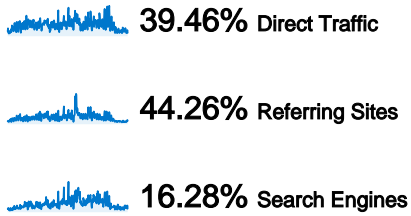

**Site Usage**

<b>45,300</b> Visits	<b>26.47%</b> Bounce Rate
<b>227,405</b> Pageviews	<b>00:02:20</b> Avg. Time on Site
<b>5.02</b> Pages/Visit	<b>24.63%</b> % New Visits

**Visitors Overview**

**Map Overlay**

**11,793 people visited this site**

 **45,300** Visits

 **11,793** Absolute Unique Visitors

 **227,405** Pageviews

 **5.02** Average Pageviews

 **00:02:20** Time on Site

 **26.47%** Bounce Rate

 **24.63%** New Visits

All traffic sources sent a total of 45,300 visits

- Referring Sites**  
20,050.00 (44.26%)
- Direct Traffic**  
17,875.00 (39.46%)
- Search Engines**  
7,375.00 (16.28%)

**45,300 visits came from 34 countries/territories**

Site Usage

Country/Territory	Visits	Pages/Visit	Avg. Time on Site	% New Visits	Bounce Rate
United States	45,049	5.02	00:02:20	24.58%	26.44%
(not set)	84	4.31	00:01:18	16.67%	8.33%
Denmark	62	6.24	00:05:28	11.29%	46.77%
Canada	43	2.30	00:01:35	60.47%	44.19%
United Kingdom	8	3.38	00:03:10	100.00%	25.00%
China	7	4.71	00:01:49	42.86%	14.29%
Mongolia	4	3.50	00:02:57	0.00%	25.00%
India	4	2.00	00:01:27	75.00%	50.00%
Germany	4	7.75	00:04:43	75.00%	25.00%