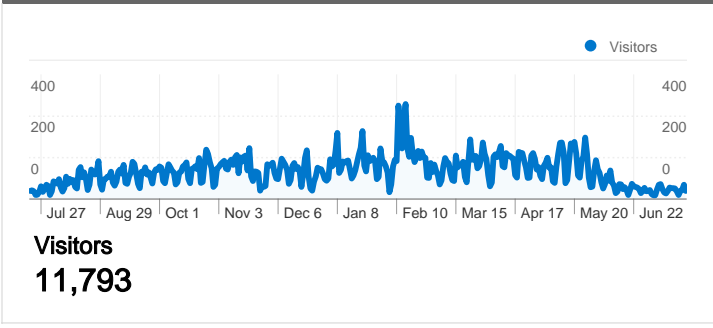

**Site Usage**

<b>45,300</b> Visits	<b>26.47%</b> Bounce Rate
<b>227,405</b> Pageviews	<b>00:02:20</b> Avg. Time on Site
<b>5.02</b> Pages/Visit	<b>24.63%</b> % New Visits

**Visitors Overview**

**Map Overlay**

**11,793 people visited this site**

 **45,300** Visits

 **11,793** Absolute Unique Visitors

 **227,405** Pageviews

 **5.02** Average Pageviews

 **00:02:20** Time on Site

 **26.47%** Bounce Rate

 **24.63%** New Visits

All traffic sources sent a total of 45,300 visits

- Referring Sites**  
20,050.00 (44.26%)
- Direct Traffic**  
17,875.00 (39.46%)
- Search Engines**  
7,375.00 (16.28%)

**45,300 visits came from 34 countries/territories**

Site Usage

Country/Territory	Visits	Pages/Visit	Avg. Time on Site	% New Visits	Bounce Rate
United States	45,049	5.02	00:02:20	24.58%	26.44%
(not set)	84	4.31	00:01:18	16.67%	8.33%
Denmark	62	6.24	00:05:28	11.29%	46.77%
Canada	43	2.30	00:01:35	60.47%	44.19%
United Kingdom	8	3.38	00:03:10	100.00%	25.00%
China	7	4.71	00:01:49	42.86%	14.29%
Mongolia	4	3.50	00:02:57	0.00%	25.00%
India	4	2.00	00:01:27	75.00%	50.00%
Germany	4	7.75	00:04:43	75.00%	25.00%